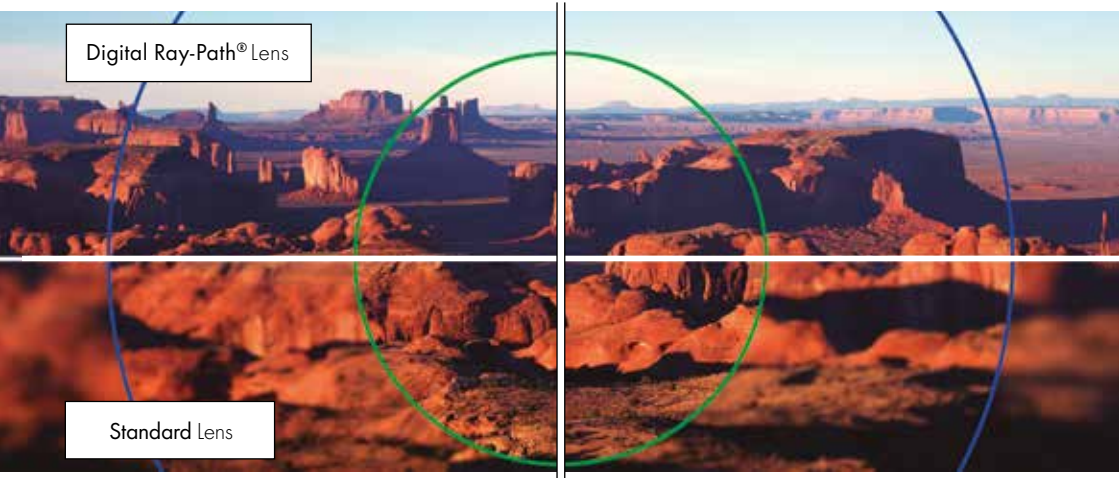

OPTIMIZED DYNAMIC VISION

Optiform Sport has been specially optimized for sports and outdoor activities. Dynamic vision is the key to success in outdoor environments. The Optiform Sport lens **provides an extensive distance vision field with a minimum amount of oblique aberration in the periphery**. This integration offers users a high visual acuity in all gaze directions, providing enjoyable and natural vision.

Digital Lens

Personalization

Digital Ray-Path®

Expanded distance vision field

Ideal for wrap frames

DESIGN PERFORMANCE

PERSONALIZATION PARAMETERS

In order for 100% personalization, all personalization parameters unique to each wearer must be added to prescription data. The lens will be optimized using default values for jobs with no personalization parameters.

EXCELLENT RESOLUTION THANKS TO DIGITAL RAY-PATH® TECHNOLOGY

Digital Ray-Path® is an innovative calculation technique that uses a **simulation of the binocular eye-lens system to optimize the lens**. Each unique lens is individually calculated, ensuring an adapted solution for any all prescriptions and base curves.