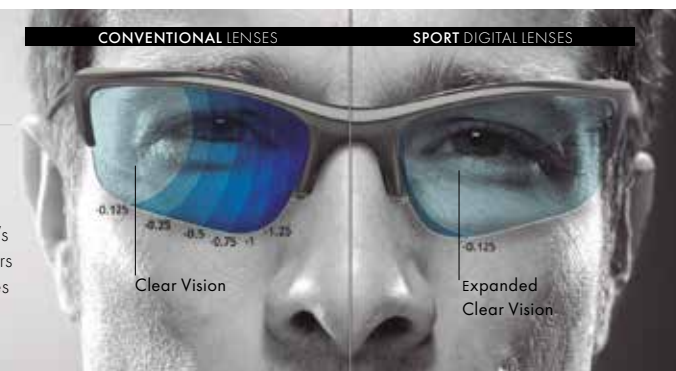

optiFORM

SPORT

PERSONALIZED PROGRESSIVE LENS
SPECIALLY DESIGNED **FOR OUTDOOR ACTIVITIES**

optimum
RX Lens Specialists
The complete ophthalmic solution

Powered by
DIGITAL RAY-PATH

ADJUSTED NEAR VISION FOR A CLEAR VIEW OF SPORT EQUIPMENT

In order to play sports it is essential to see all equipment properly, such as heart rate monitors, watches or maps. The power distribution that these lenses provides has **an adequate vision for both near and intermediate fields**, maintaining good ergonomics, a crucial quality for sports. Sport Progressive includes Digital Ray-Path® Technology,

which compensates for and minimizes oblique aberrations.

Due to this distinctive technology, lenses reach an ideal visual quality throughout the lens, providing high definition in all gaze directions and upgrading near and intermediate vision.

OPTIMIZED DYNAMIC VISION

Optiform Sport has been specially optimized for sports and outdoor activities. Dynamic vision is the key to success in outdoor environments. The Optiform Sport lens **provides an extensive distance vision field with a minimum amount of oblique aberration in the periphery**. This integration offers users a high visual acuity in all gaze directions, providing enjoyable and natural vision.