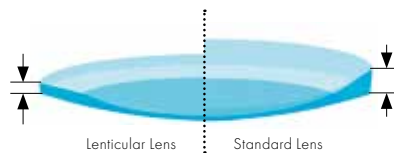

EXCELLENT RESOLUTION THANKS TO DIGITAL RAY-PATH® TECHNOLOGY

Digital Ray-Path® is an innovative calculation technique that uses a **simulation of the binocular eye-lens system to optimize the lens**. Each unique lens is individually calculated, ensuring an adapted solution for any all prescriptions and base curves.

OPTIONS

MINIMUM FITTING HEIGHTS AVAILABLE

Optiform Sport is available in two minimum fitting heights:

MFH 16	Minimum Fitting Height 16 mm
MFH 18	Minimum Fitting Height 18 mm

LENTICULAR OPTION AVAILABLE

Edge thickness of minus lenses and center thickness of plus lenses can be significantly reduced with the lenticular option.