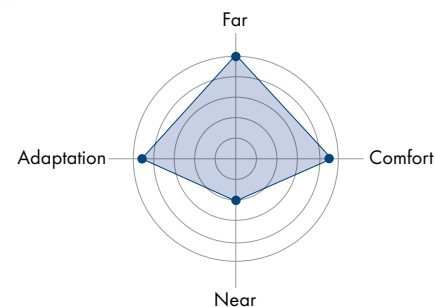

Digital Lens

Personalization

Digital Ray-Path®

Expanded distance vision field

Ideal for wrap frames

DESIGN PERFORMANCE

PERSONALIZATION PARAMETERS

In order for 100% personalization, all personalization parameters unique to each wearer must be added to prescription data. The lens will be optimized using default values for jobs with no personalization parameters.

EXCELLENT RESOLUTION THANKS TO DIGITAL RAY-PATH® TECHNOLOGY

Digital Ray-Path® is an innovative calculation technique that uses a **simulation of the binocular eye-lens system to optimize the lens**. Each unique lens is individually calculated, ensuring an adapted solution for any all prescriptions and base curves.