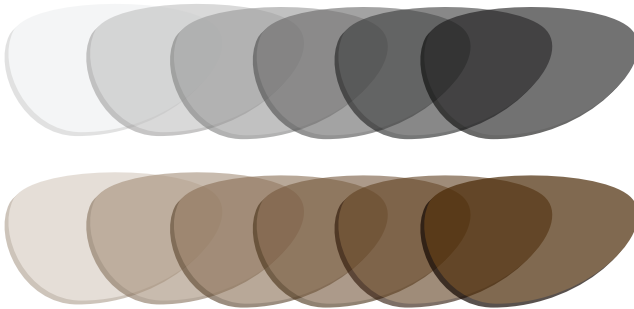

optiCHROMIC

D28 bifocal 1.67
photochromic
available in
grey & brown

Power Range
+10.00 / -12.00

Additions
1.50 - 3.00 & 3.50