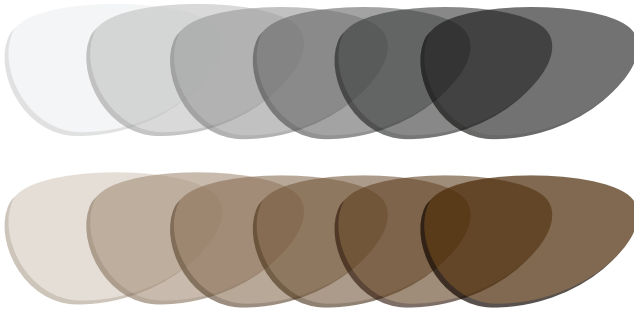

optiCHROMIC

D28 bifocal 1.6
photochromic
available in
grey & brown

Power Range
+8.00 / -10.00

Additions
1.50 - 3.00 & 3.50